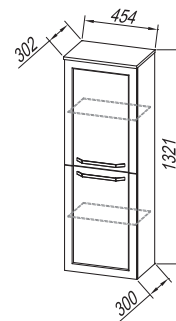

B 1323 WH
B 1323 ANT
B 1323 KASCHMIR