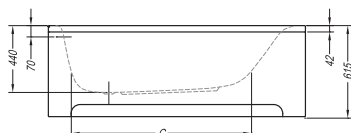

kopalne kadi bathtubs

evelin bathtub 170, 160, 150, 140

LITI SANITARNI AKRIL / CAST SANITARY ACRYLIC

	A	B	C	D
evelin bathtub 170 × 75	1700	750	1195	505
evelin bathtub 170 × 70	1700	700	1195	455
evelin bathtub 160 × 70	1600	700	1095	455
evelin bathtub 150 × 70	1500	700	1010	455
evelin bathtub 140 × 70	1400	700	910	455