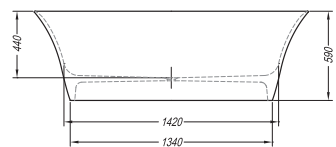

46

Evelin

evelin bathtub 120 × 120 **15**

evelin bathtub 140 × 140 **15**

evelin bathtub 170 × 75, 170 × 70, 160 × 70, **18**
150 × 70, 140 × 70

evelin tray Q 120 × 90, 120 × 80 **26**

evelin tray Q 90 × 90, 80 × 80 **26**

evelin tray R 90 × 90, 80 × 80 **27**

evelin 65, 80, 65 II, 80 II **50**

adam & eva-FS 190 × 120

LITI SANITARNI AKRIL / CAST SANITARY ACRYLIC

norte L FS

blanche-FS 180 × 85

KERROCK

norte FS