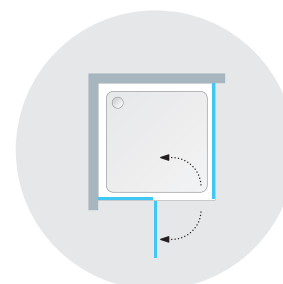

8/6 mm

2000 mm

kolpa Clean Coat

Clean Coat

taurus TV -L, D 90, 100, 120 + TSv 80, 90

leva left

6 mm

2000 mm

kolpa Clean Coat

Clean Coat

terra flat TV -L, D 100, 90, 80 + TSv 90, 80