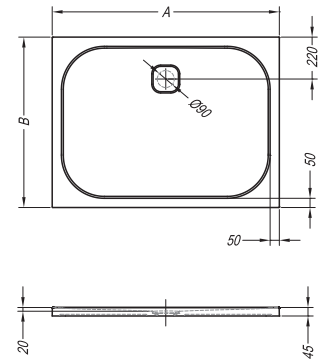

Kerrock polica / shelf

400 × 120 × 100

moonwalk 140, 120, 100, 90

LITI MARMOR / CAST MARBLE

	A	B
moonwalk 140 × 90	1400	900
moonwalk 140 × 80	1400	800
moonwalk 120 × 90	1200	900
moonwalk 120 × 80	1200	800
moonwalk 100 × 100	1000	1000
moonwalk 100 × 90	1000	900
moonwalk 100 × 80	1000	800
moonwalk 90 × 90	900	900

re-walk 180, 140

LITI MARMOR / CAST MARBLE

	A	B
Re-Walk 180 × 80	1800	800
Re-Walk 140 × 90	1400	900
Re-Walk 140 × 80	1400	800

acro 140, 120, 100
LITI MARMOR / CAST MARBLE

	A	B
acro 140 × 90	1400	900
acro 140 × 80	1400	800
acro 120 × 90	1200	900
acro 120 × 80	1200	800
acro 100 × 90	1000	900
acro 100 × 80	1000	800

pandora tray
120, 100, 90

LITI MARMOR / CAST MARBLE

	A	B
pandora tray 120 × 90	1200	900
pandora tray 120 × 80	1200	800
pandora tray 100 × 90	1000	900
pandora tray 100 × 80	1000	800
pandora tray 90 × 90	900	900