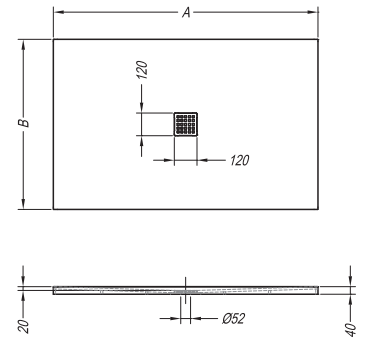

lavolta 160, 140, 120, 100, 90

KERROCK

	A	B
lavolta 160 × 90	1600	900
lavolta 160 × 80	1600	800
lavolta 140 × 90	1400	900
lavolta 140 × 80	1400	800
lavolta 120 × 90	1200	900
lavolta 120 × 80	1200	800
lavolta 100 × 100	1000	1000
lavolta 90 × 90	900	900

	A	B
lavolta 100 × 100	100	100
lavolta 90 × 90	900	900

lavolta 100, 90

KERROCK

* samo / only 90 × 90