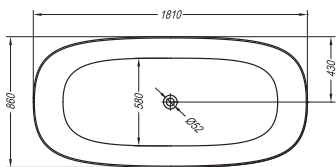

46

Evelin

evelin bathtub 120 × 120 **15**

evelin bathtub 140 × 140 **15**

evelin bathtub 170 × 75, 170 × 70, 160 × 70, **18**
150 × 70, 140 × 70

evelin tray Q 120 × 90, 120 × 80 **26**

evelin tray Q 90 × 90, 80 × 80 **26**

evelin tray R 90 × 90, 80 × 80 **27**

evelin 65, 80, 65 II, 80 II **50**

adam & eva-FS 190 × 120

LITI SANITARNI AKRIL / CAST SANITARY ACRYLIC

norte L FS

blanche-FS 180 × 85

KERROCK

norte FS