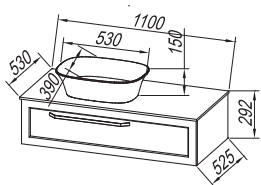

OB 110 WH
OB 110 ANT
OB 110 KASCHMIR