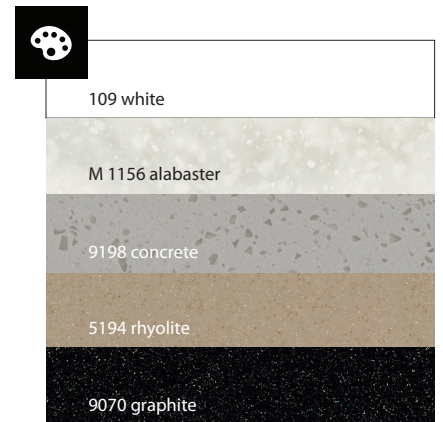

zonda 1500 4f

KERROCK

Funkcije sistema:

- 4 funkcijska armatura
  - prha za glavo
  - kaskadni izliv
  - masaža zgornjega dela telesa
  - masaža spodnjega dela telesa
  - ročna prha
- vgradnja: stenska
- 5 različnih Kerrock barv

System functions:

- mixer with 4 functions
  - head shower sprayer
  - cascade
  - upper body massage
  - lower body massage
  - hand shower sprayer
- installation: wall
- 5 different Kerrock colours

yamo 1500 3f

KERROCK

Funkcije sistema:

- 3 funkcijska armatura
  - prha za glavo
  - masaža spodnjega dela telesa
  - ročna prha
- vgradnja: stenska
- 5 različnih Kerrock barv

System functions:

- mixer with 3 functions
  - head shower sprayer
  - lower body massage
  - hand shower sprayer
- installation: wall
- 5 different Kerrock colours