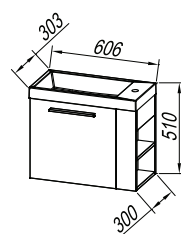

OUK 60-D WH
OUK 60-D DO