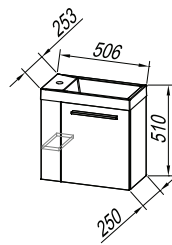

OUK 50-L WH
OUK 50-L DO