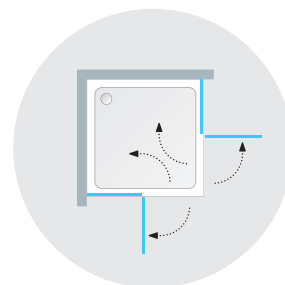

LITI SANITARNI AKRIL / CAST
SANITARY ACRYLIC

	A	B
evelin tray Q 90 × 90	900	900
evelin tray Q 80 × 80	800	800

taurus TKK 90, 100

taurus TV/S -L, D 90, 100, 120

desna right

leva left

8/6 mm

2000 mm