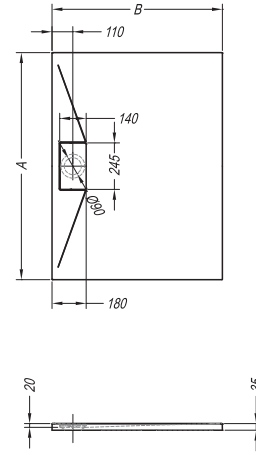

acro 140, 120, 100
LITI MARMOR / CAST MARBLE

	A	B
acro 140 × 90	1400	900
acro 140 × 80	1400	800
acro 120 × 90	1200	900
acro 120 × 80	1200	800
acro 100 × 90	1000	900
acro 100 × 80	1000	800

pandora tray
120, 100, 90

LITI MARMOR / CAST MARBLE

	A	B
pandora tray 120 × 90	1200	900
pandora tray 120 × 80	1200	800
pandora tray 100 × 90	1000	900
pandora tray 100 × 80	1000	800
pandora tray 90 × 90	900	900