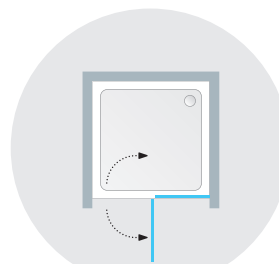

LITI SANITARNI AKRIL / CAST
SANITARY ACRYLIC

	A	B
evelin tray Q 90 × 90	900	900
evelin tray Q 80 × 80	800	800

taurus TKK 90, 100

taurus TV/S -L, D 90, 100, 120

desna right

leva left

8/6 mm

2000 mm