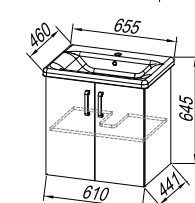

OUE 65 WH
OUE 65 GRAY/ANT
OUE 65 GRAY/OAK