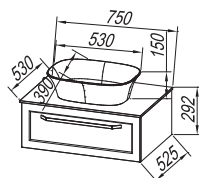

OB 150 WH
OB 150 ANT
OB 150 KASCHMIR

UB 75 WH
UB 75 WH/ANT

OB 75 WH
OB 75 ANT
OB 75 KASCHMIR