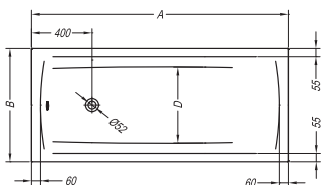

kopalne kadi bathtubs

evelin bathtub 170, 160, 150, 140

LITI SANITARNI AKRIL / CAST SANITARY ACRYLIC

	A	B	C	D
evelin bathtub 170 × 75	1700	750	1195	505
evelin bathtub 170 × 70	1700	700	1195	455
evelin bathtub 160 × 70	1600	700	1095	455
evelin bathtub 150 × 70	1500	700	1010	455
evelin bathtub 140 × 70	1400	700	910	455