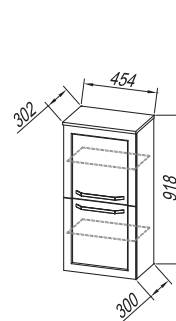

B 923 WH
B 923 ANT
B 923 KASCHMIR

UB 75 WH
UB 75 WH/ANT

OB 75 WH
OB 75 ANT
OB 75 KASCHMIR