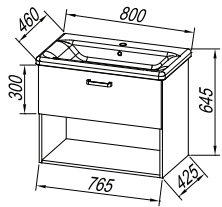

QUE 80 II WH
QUE 80 II GRAY/ANT
QUE 80 II GRAY/OAK