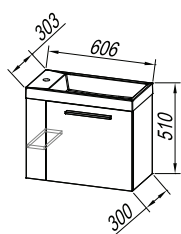

OUK 60-L WH
OUK 60-L DO