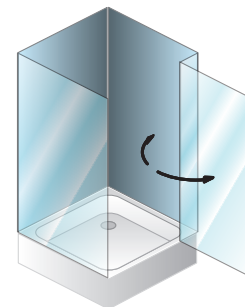

desna right

leva left