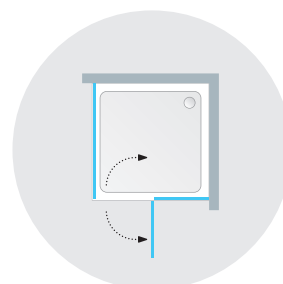

desna right