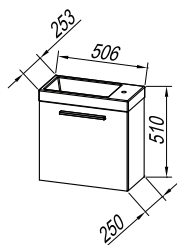

OUK 50 WH
OUK 50 DO