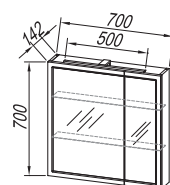

TOB 95 WH - LED, SW, S
TOB 95 ANT - LED, SW, S
TOB 95 KASCHMIR - LED, SW, S

TOB 70 WH - LED, SW, S
TOB 70 ANT - LED, SW, S
TOB 70 KASCHMIR - LED, SW, S