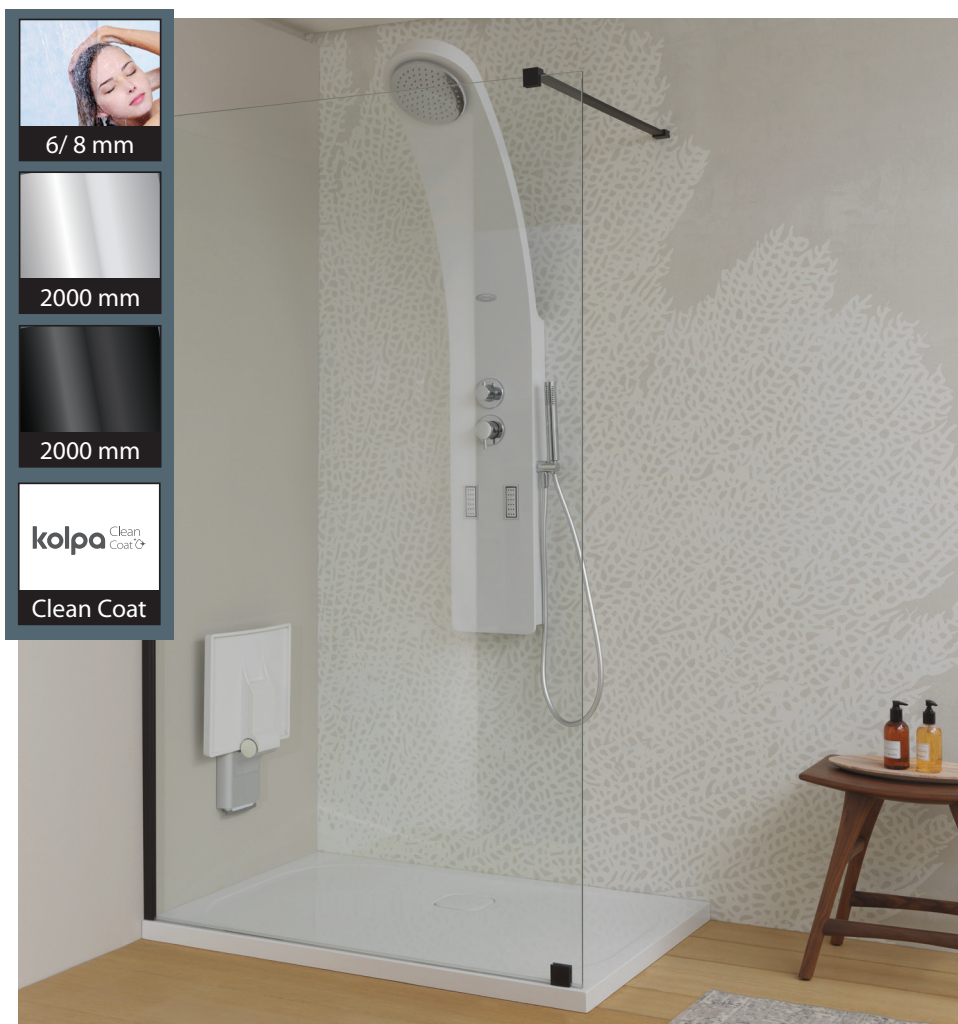

atlas TKK, TKP FROST
100, 90

6/ 8 mm

2000 mm

2000 mm

kolpa Clean Coat

Clean Coat

corona TS OPEN Black
140, 120, 100, 90