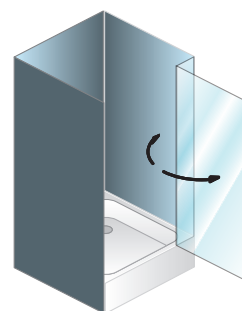

LITI SANITARNI AKRIL / CAST
SANITARY ACRYLIC

	A	B
evelin tray Q 90 × 90	900	900
evelin tray Q 80 × 80	800	800

taurus TKK 90, 100

taurus TV/S -L, D 90, 100, 120

desna right

leva left

8/6 mm

2000 mm