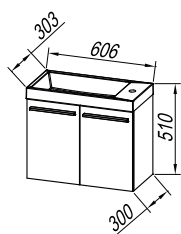

OUK 60 WH
OUK 60 DO