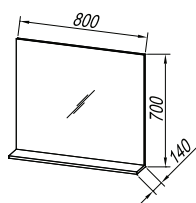

OGE 80 WH
OGE 80 GRAY