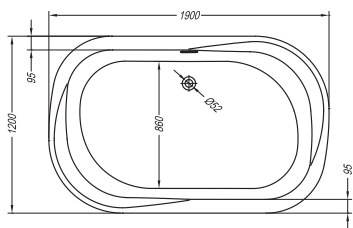

46

Evelin

evelin bathtub 120 × 120 **15**

evelin bathtub 140 × 140 **15**

evelin bathtub 170 × 75, 170 × 70, 160 × 70, **18**
150 × 70, 140 × 70

evelin tray Q 120 × 90, 120 × 80 **26**

evelin tray Q 90 × 90, 80 × 80 **26**

evelin tray R 90 × 90, 80 × 80 **27**

evelin 65, 80, 65 II, 80 II **50**

adam & eva-FS 190 × 120

LITI SANITARNI AKRIL / CAST SANITARY ACRYLIC

norte L FS

blanche-FS 180 × 85

KERROCK

norte FS