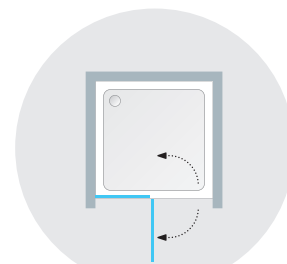

LITI SANITARNI AKRIL / CAST
SANITARY ACRYLIC

	A	B
evelin tray Q 90 × 90	900	900
evelin tray Q 80 × 80	800	800

taurus TKK 90, 100

taurus TV/S -L, D 90, 100, 120

desna right

leva left

8/6 mm

2000 mm